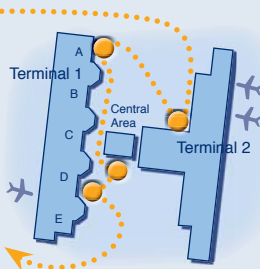

Schwabing Nord

Terminal 1D
Airport Zentralgebäude
Terminal 1A
Terminal 2

Lufthansa Airport Bus

Die clevere Alternative

Haltestellen Bus Stops

München Zentrum
Munich Center

Schwabing Nord
Munich North

Flughafen
Airport

Fahrplan Departures

M-Hbf → **Schwabing Nord** → **Terminal 2** → **Terminal 1** → **Airport** → **Terminal 1**
Main Station North Area A Central Area Area D

5:10 h	5:25 h	6:20 h	6:24 h	6:26 h	6:29 h
5:30 h	5:45 h	6:40 h	6:44 h	6:46 h	6:49 h
5:50 h	6:05 h	7:00 h	7:04 h	7:06 h	7:09 h
6:10 h	6:25 h	7:20 h	7:24 h	7:26 h	7:29 h
6:30 h	6:48 h	7:40 h	7:44 h	7:46 h	7:49 h
6:50 h	7:08 h	8:00 h	8:04 h	8:06 h	8:09 h
7:10 h	7:28 h	8:20 h	8:24 h	8:26 h	8:29 h
7:30 h	7:48 h	8:40 h	8:44 h	8:46 h	8:49 h
7:50 h	8:08 h	9:00 h	9:04 h	9:06 h	9:09 h